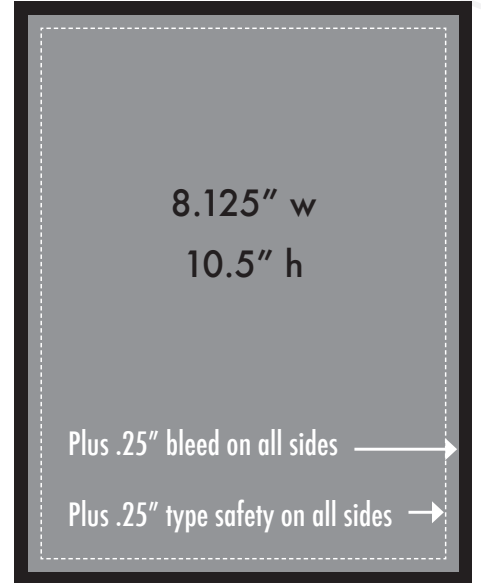

Ad SIZES

1/4 PAGE

3.375" w
4.75" h

1/2 PAGE HORIZONTAL

7" w
4.75" h

***INSERT (2-SIDED)**

**include bleeds, crop marks, and bleed marks on inserts only.*

1/2 PAGE HORIZONTAL

3.375" w
9.75" h

FULL PAGE

7" w
9.75" h

FRONT COVER

7.25" w
6" h

BACK COVER

7.5" w
7" h

ACCEPTED FORMATS